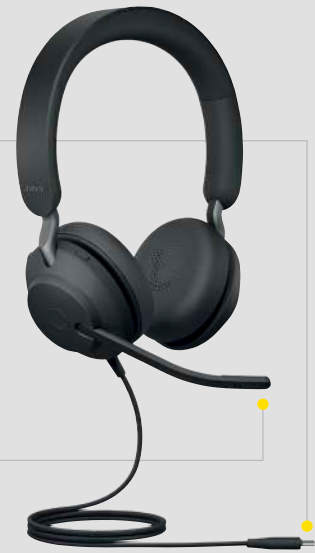

Future-proof tech that gets better with age

Upgradeable platform that will add even more value to your investment with future firmware upgrades through Jabra Xpress.

HOW TO START

1. Plug the Jabra Evolve2 40 into either a USB A or USB C port on your computer (depending on the USB variant of the headset).

2. Position the microphone near your mouth.

HOW TO USE

	FEATURES	BENEFITS
Connectivity	USB-A or USB-C connectivity	Plug-and-play connectivity to your computer or mobile device via USB-A or USB-C
Audio	Microphone	3-microphone technology for outstanding call performance
	Noise-isolating design	Instant noise isolation for improved focus in noisy surroundings
	Software integration	Additional features available via Jabra Xpress and Jabra Direct
	Speakers	Powerful 40mm speakers deliver richer sound for a more immersive audio experience
Ease of use	Busylight	360° busylight on both earcups is visible from all angles, acting as a do-not-disturb sign and protecting your focus
	Boom arm mute and answer call	Move boom arm up to mute or down to unmute or answer call
	Call management	Answer/reject calls; increase/decrease speaker volume; mute
Variants	UC and MS variants	Choose from UC or Microsoft Teams variants
	Wearing styles	Available in stereo and mono variants
Certifications	Leading UC vendors	